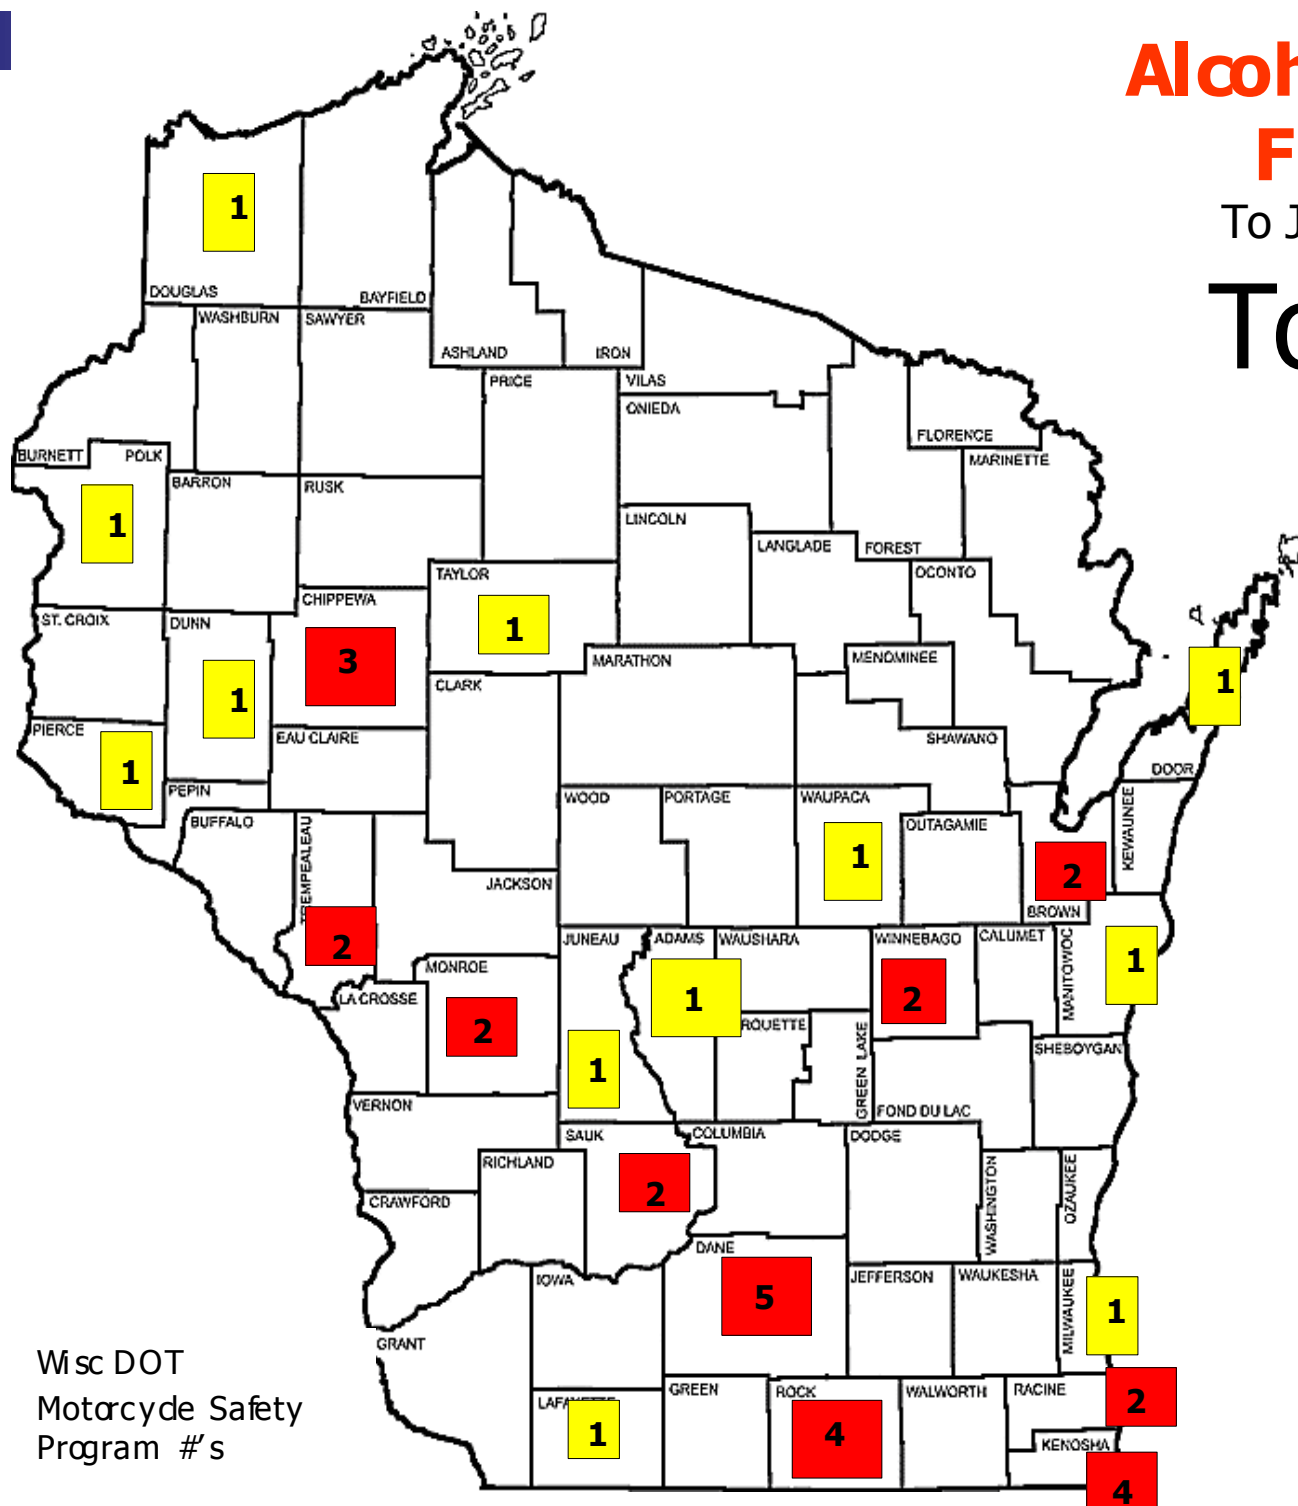

Alcohol Involved Fatalities

To January 6, 2009

Total 40

Wisc DOT
Motorcycle Safety
Program #s